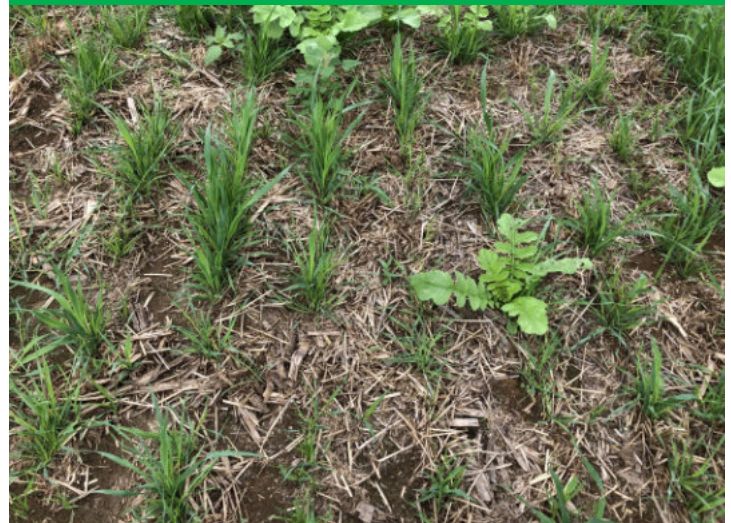

Stand Evaluation

Vortek 110 System

This is a comparison between a Vortek 110 and a John Deere 1590 Drill. The Vortek 110 was used with a Salford 1100 vertical tillage tool. The cover crop seed is a 4-way mix planted at 150 pounds per acre. The 4-way mix is Triticale - 56.3%, Oats - 29.8%, Annual Ryegrass - 13.29%, and Tillage Radish - 0.7%.

Cover Crop Seeding Comparison

Pros and Cons

Vortek 110 System

- * Not planted in rows makes for more soil surface covered
- * Less moisture loss due to more coverage
- * Less plant loss from stubble rows
- * Less potential for overwintering freeze-damage
- * Less overall plant growth
- * Delayed stand establishment from uneven planting depth

No rows on stubble rows to cause plant loss

John Deere 1590 Drill

- * Planted in rows makes for less soil surface covered
- * More moisture loss due to less coverage
- * More plant loss on stubble rows
- * More potential for overwintering freeze-damage
- * More overall plant growth
- * Earlier emergence from uniform depth